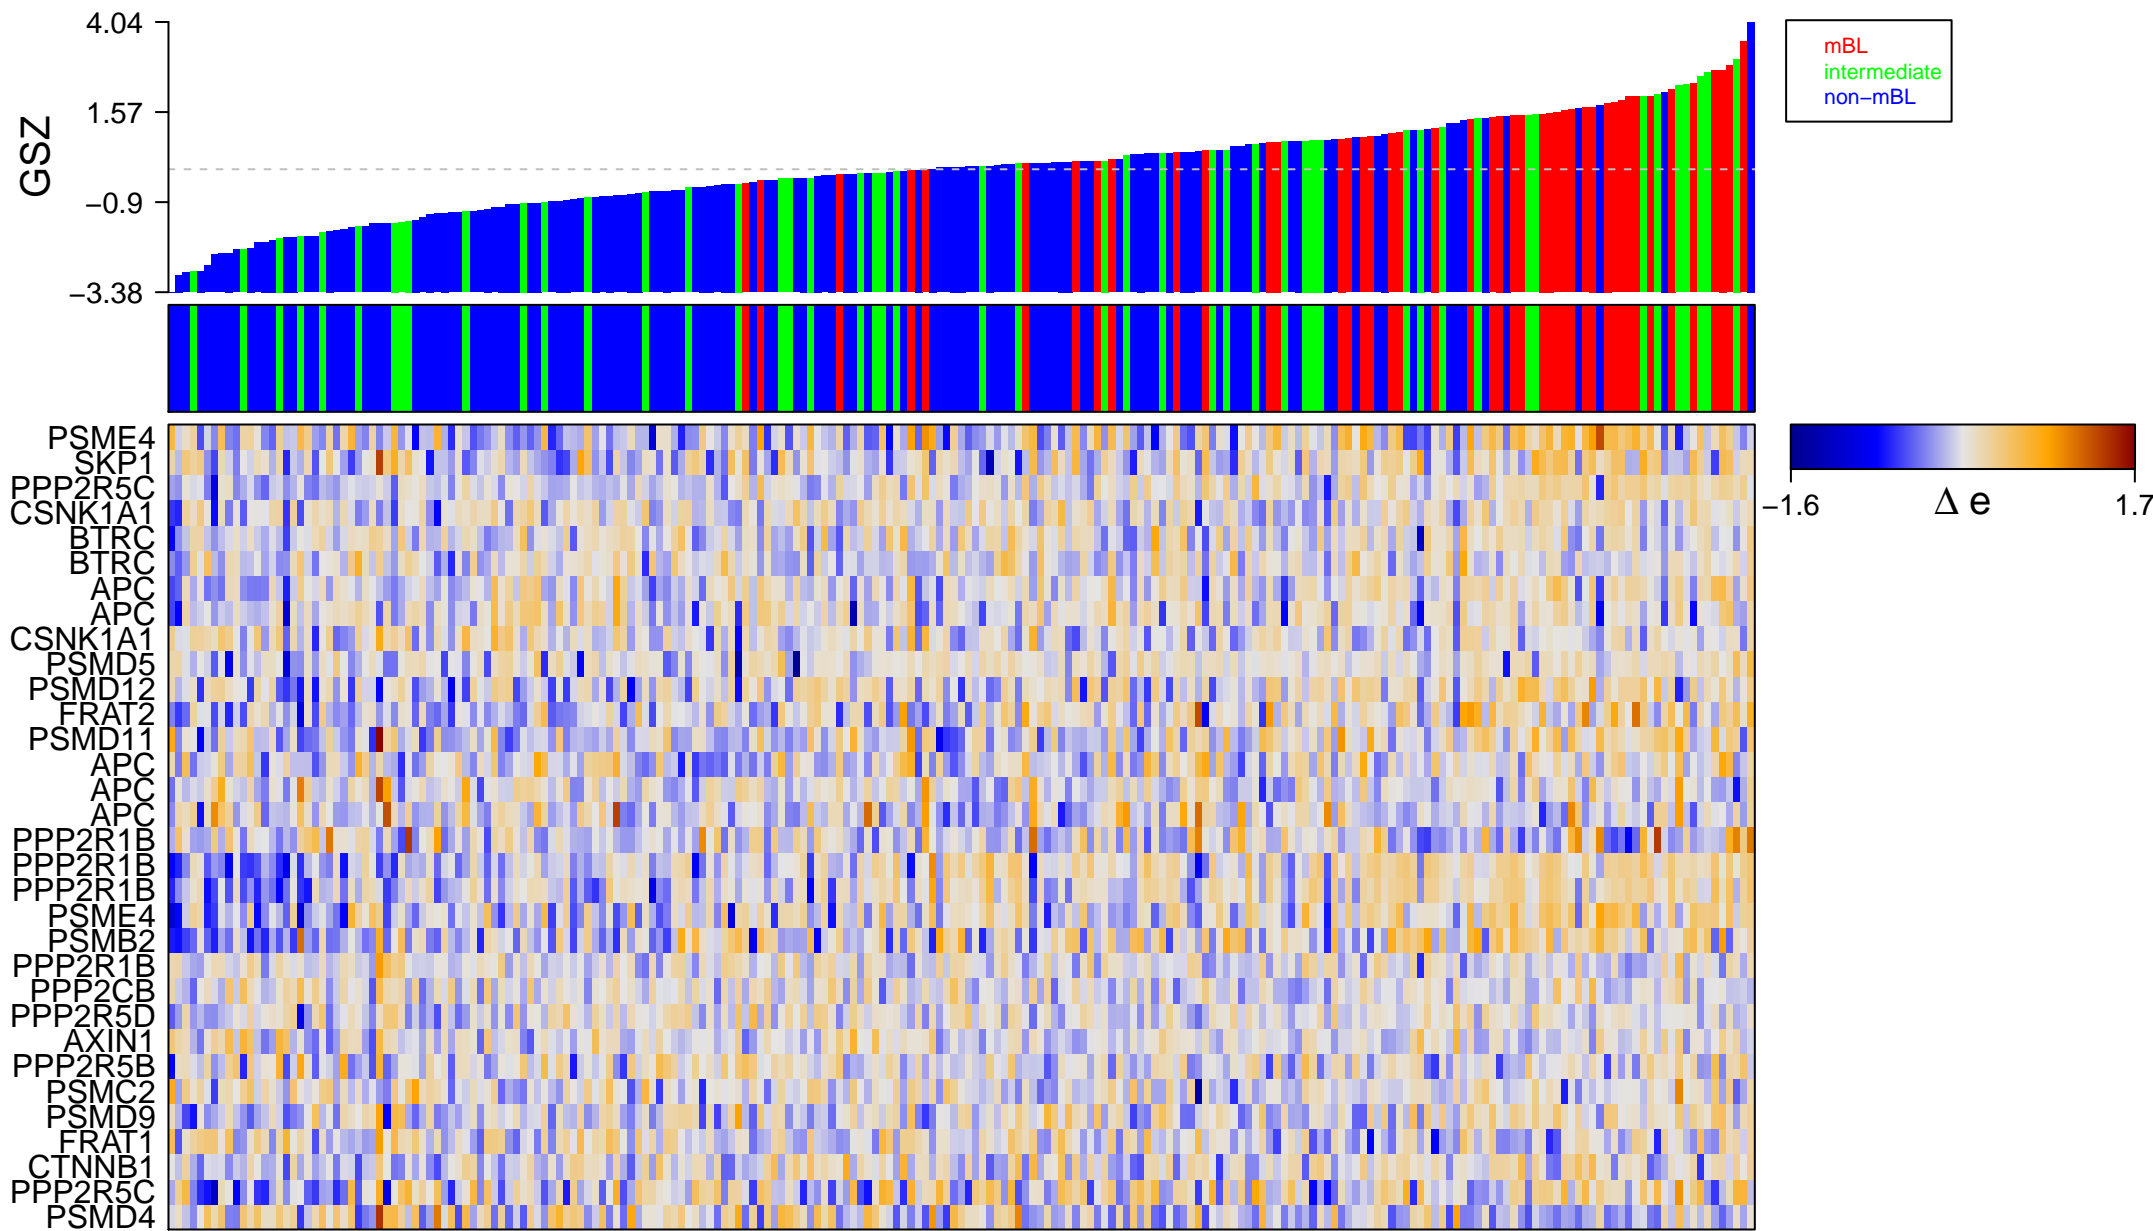

REACTOME_SIGNALING_BY_WNT

REACTOME_SIGNALING_BY_WNT

■ on
■ -
□ off

REACTOME_SIGNALING_BY_WNT