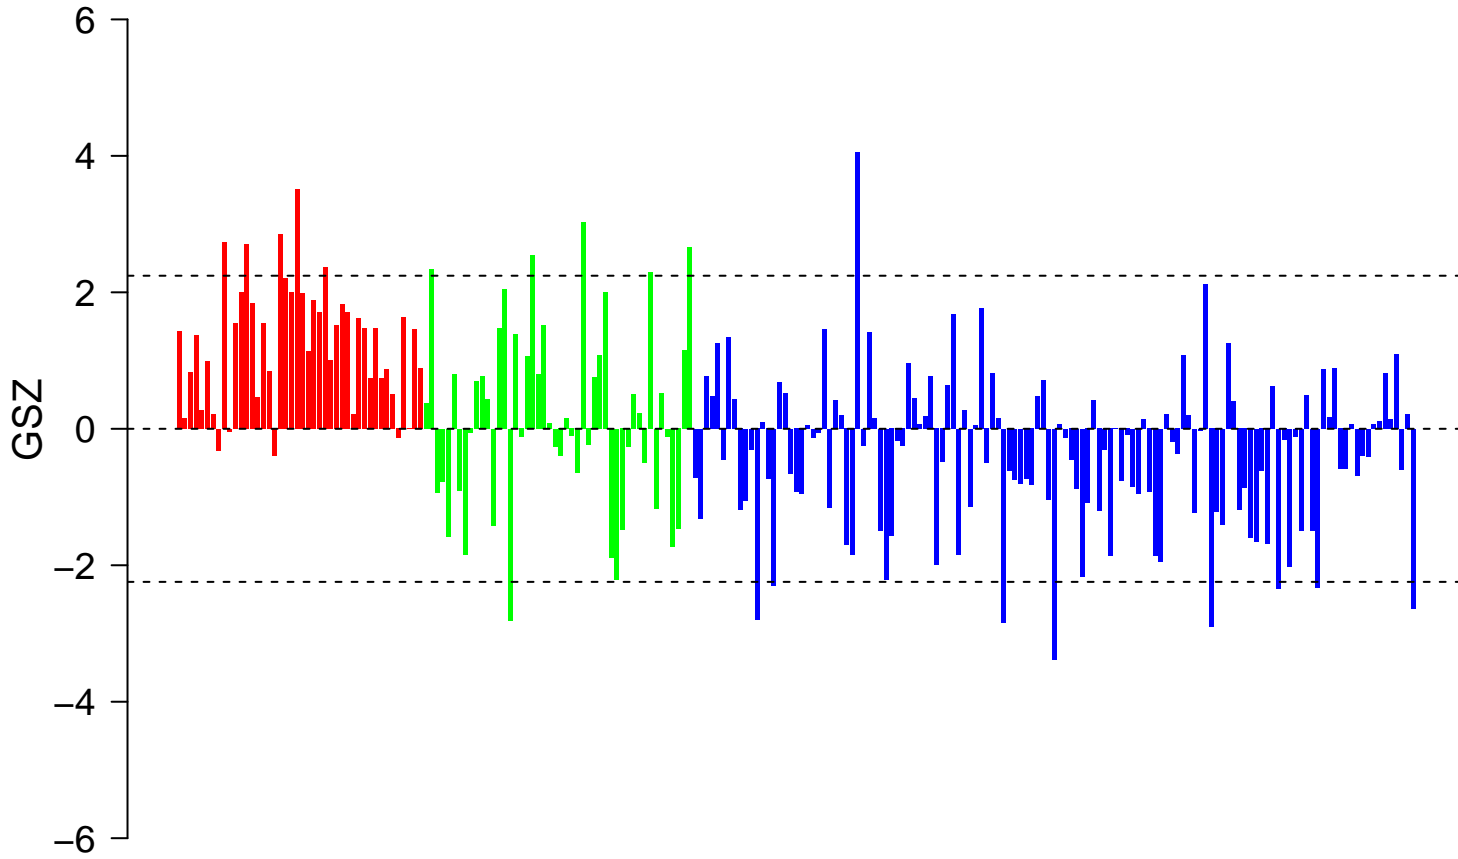

REACTOME_SIGNALING_BY_WNT

REACTOME_SIGNALING_BY_WNT

■ on
■ -
□ off

REACTOME_SIGNALING_BY_WNT